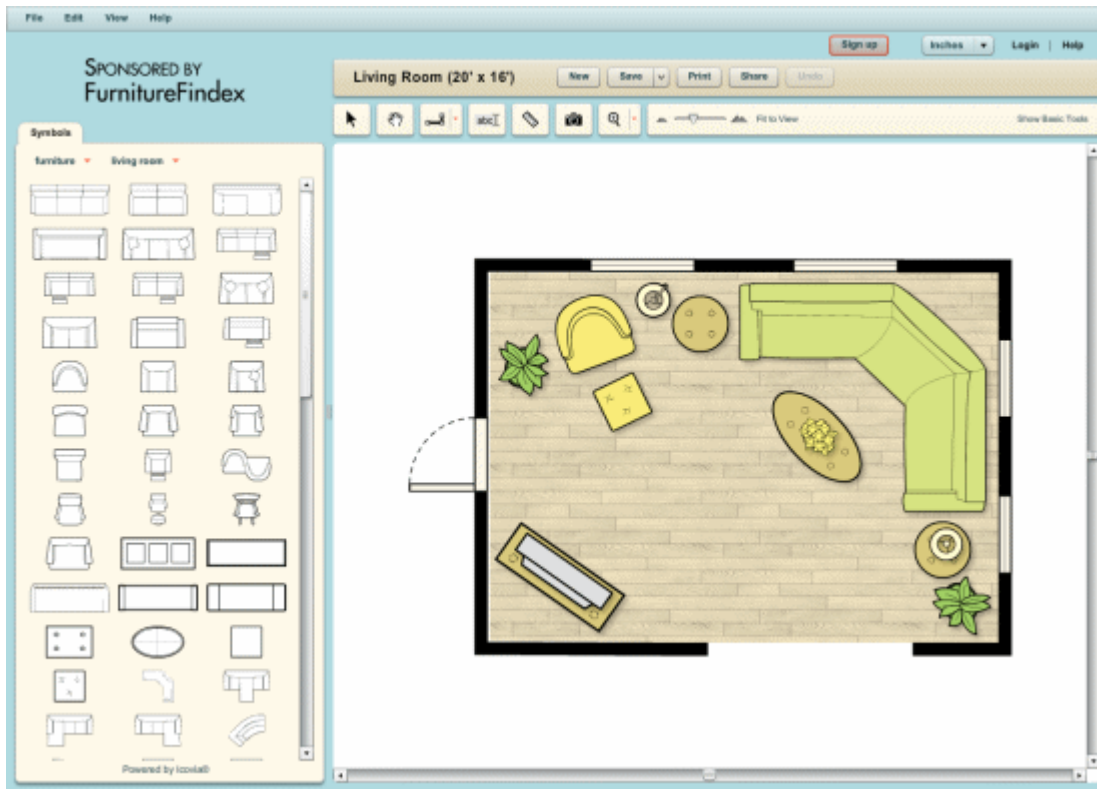

Powered By **FurnitureFindex**

Copyright © 2009 DHC Interiors | Listings | This site was last updated on March 15, 2009.
Site designed and developed by Vega Applications Development, Inc.

- Lets user quickly see how many images are available for a given item
- Large view shows larger pictures, same as grid view

- Addresses email to Seller directly
- Pre-fills in the subject and item number
- Allows anyone to contact Seller
- Allows user to receive a copy as well, if desired

Add the Icovia Room Planner

- Free to all users of your web site. You do not need to be registered to use it
- Full-featured Room Planner
- Engineered by Icovia
- From Icovia's literature: "Icovia is a powerful online interactive room planner that allows you to plan your living spaces by arranging furniture to make sure it fits and experimenting with various layouts. Create single rooms or entire floor plans, manipulate walls and add plans, share them with others and create professional printouts of your designs. Icovia is the only space-planning tool you'll ever need."
- All features are free. However, you will have to register and pay for the ability to save and print out floor plans